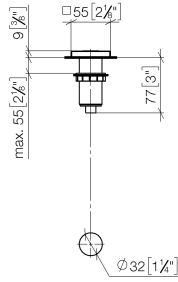

For more information go to www.insinkerator.com

Fits LOT

	Chrome	10 714 970-00
	Brushed Platinum	10 714 970-06
	Platinum	10 714 970-08
	Durabrace (23kt Gold)	10 714 970-09
	Dark Chrome	10 714 970-19
	Brushed Durabrace (23kt Gold)	10 714 970-28
	Brushed Champagne (22kt Gold)	10 714 970-46
	Champagne (22kt Gold)	10 714 970-47
	Brushed Chrome	10 714 970-93
	Brushed Dark Platinum	10 714 970-99

10 714 970

mm [inches]

10 714 970

Parts for other finishes can be found here: Brushed
Platinum

Spare parts list

No.	Item Number	Name	Quantity used	Delivery time
1	09 28 10 141 90	sleeve	1	2
2	09 27 87 013-00	rosette	1	10
3	09 14 10 507 90	seal	1	2
4	09 21 33 045-00	insert	1	10
5	09 14 10 015 90	seal	1	2
6	09 24 01 030 90	ring	1	2
7	09 14 05 037 90	seal	1	2
8	04 30 01 186 00 90	sleeve	1	2