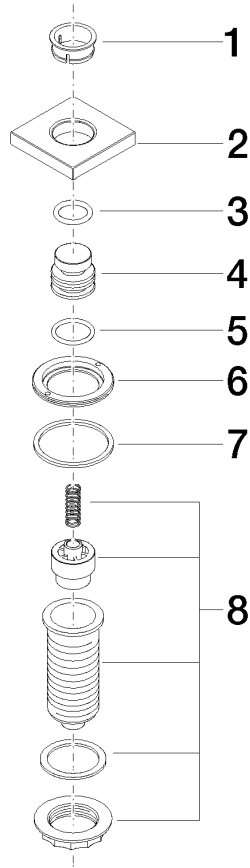

For more information go to www.insinkerator.com

Fits LOT

	Chrome	10 714 970-00
	Brushed Platinum	10 714 970-06
	Platinum	10 714 970-08
	Durabrace (23kt Gold)	10 714 970-09
	Dark Chrome	10 714 970-19
	Brushed Durabrace (23kt Gold)	10 714 970-28
	Brushed Champagne (22kt Gold)	10 714 970-46
	Champagne (22kt Gold)	10 714 970-47
	Brushed Chrome	10 714 970-93
	Brushed Dark Platinum	10 714 970-99

10 714 970

mm [inches]

10 714 970

Parts for other finishes can be found here: Brushed
Platinum

Spare parts list

No.	Item Number	Name	Quantity used	Delivery time
1	09 28 10 141 90	sleeve	1	2
2	09 27 87 013-00	rosette	1	10
3	09 14 10 507 90	seal	1	2
4	09 21 33 045-00	insert	1	10
5	09 14 10 015 90	seal	1	2
6	09 24 01 030 90	ring	1	2
7	09 14 05 037 90	seal	1	2
8	04 30 01 186 00 90	sleeve	1	2